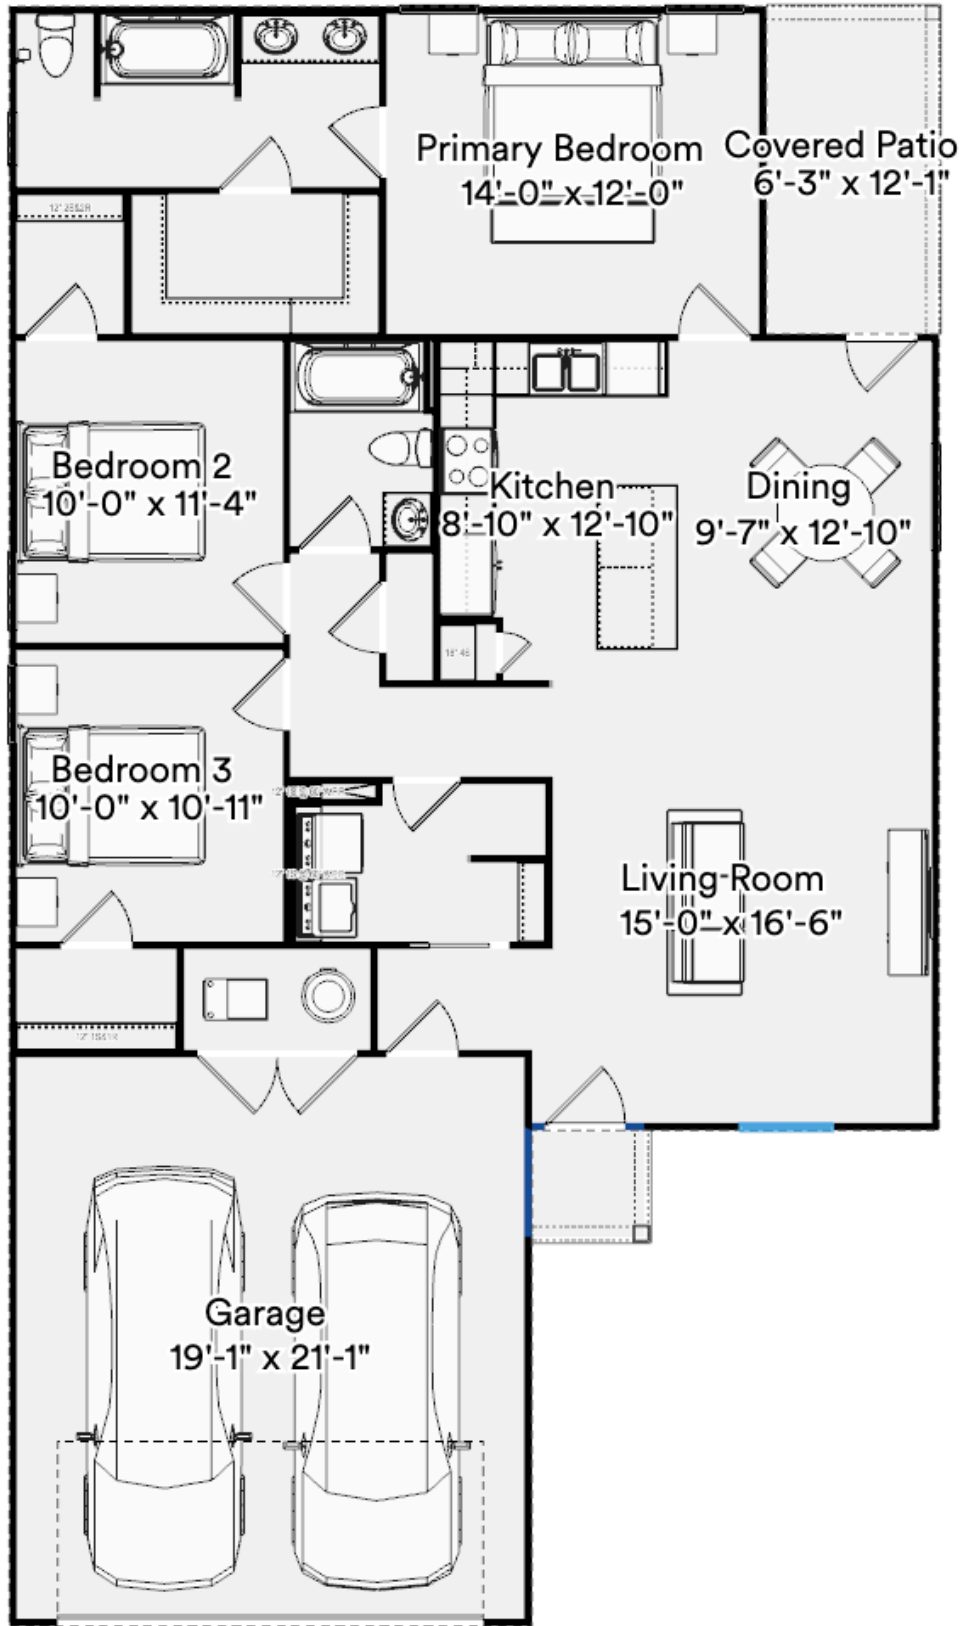

the Wynn

1 STORY

2 BATHROOMS

3 BEDROOMS

2-3 CAR GARAGE

1348 SQ. FT.

ashlarhomeskc.com

(816) 608 - 5722

hello@ashlarhomeskc.com

Traditional Elevation

Craftsman Elevation

Cottage Elevation

Modern Farmhouse Elevation

Modern Heritage Elevation

the
Wynn

 1 STORY

 3 BEDROOMS

 2 BATHROOMS

 2-3 CAR GARAGE

 1348 SQ. FT.

ashlarhomeskc.com | (816) 608 - 5722 | hello@ashlarhomeskc.com

the Wynn

 1 STORY

 3 BEDROOMS

 1348 SQ. FT.