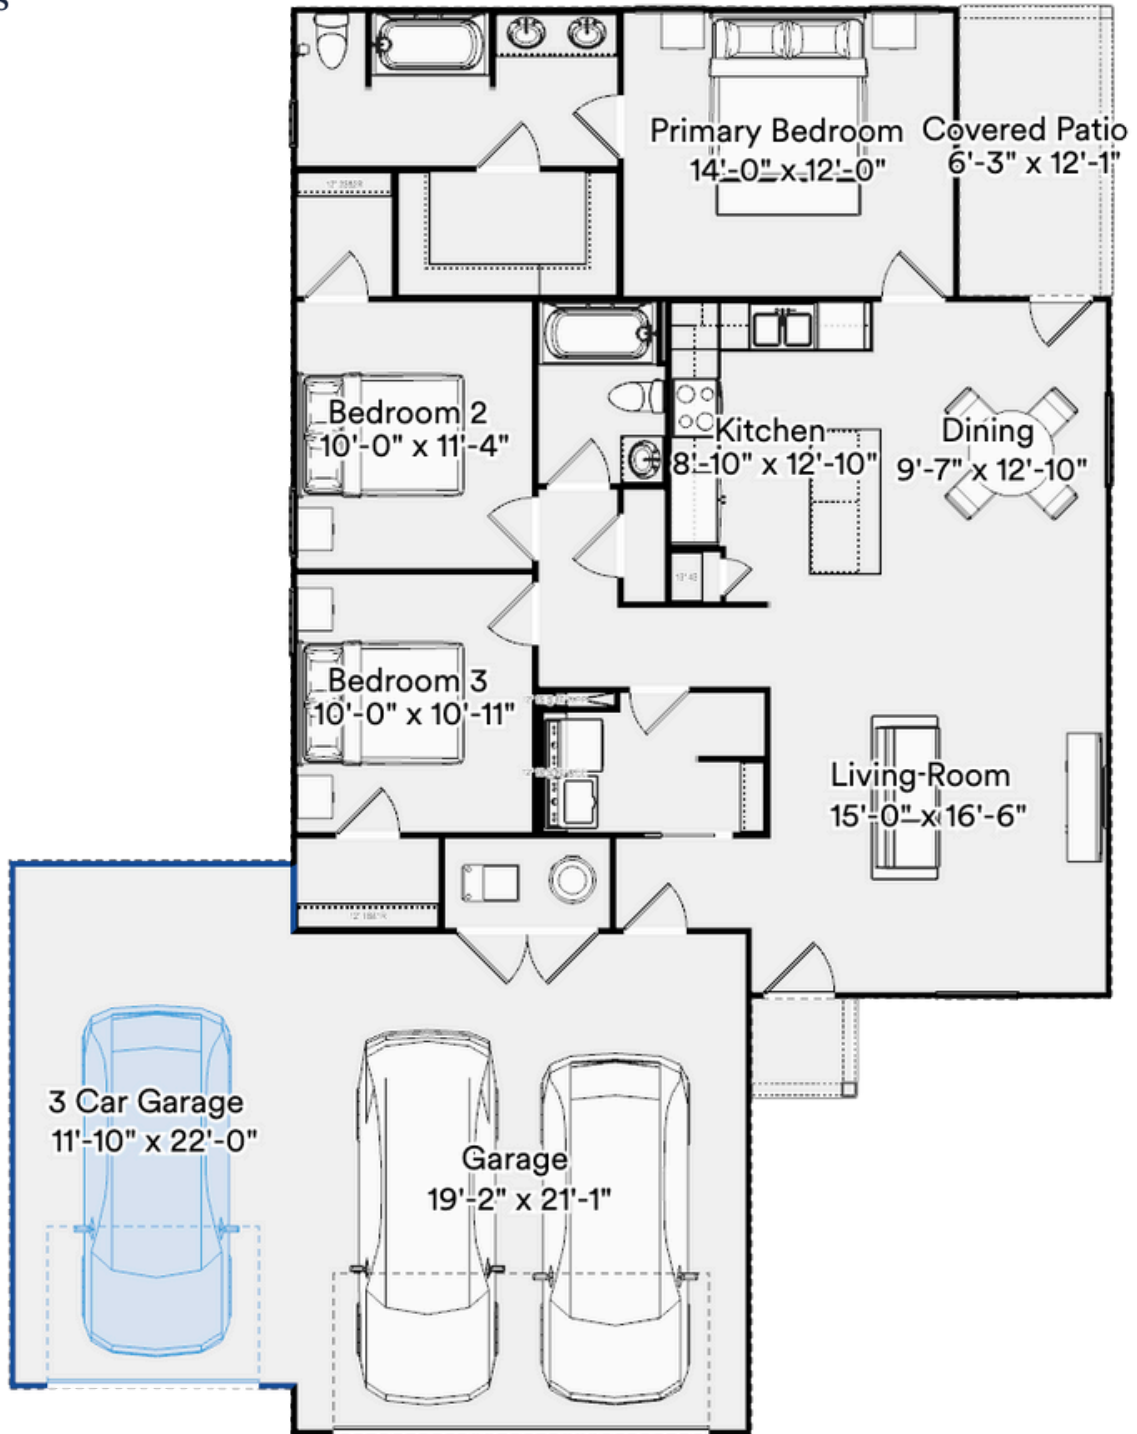

 3 BEDROOMS

 2 BATHROOMS

 2-3 CAR GARAGE

 1348 SQ. FT.

ashlarhomeskc.com | (816) 608 - 5722 | hello@ashlarhomeskc.com

the Wynn

 1 STORY

 3 BEDROOMS

 2 BATHROOMS

 2-3 CAR GARAGE

 1348 SQ. FT.

the Wynn

 1 STORY

 3 BEDROOMS

 2 BATHROOMS

 2-3 CAR GARAGE

 1348 SQ. FT.